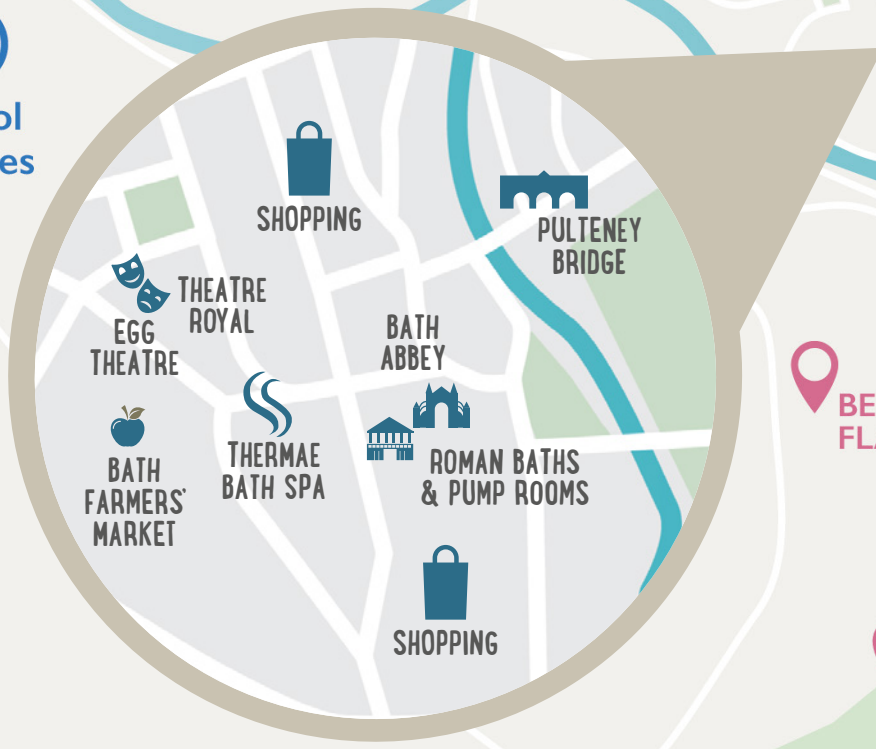

M4  
London 115m  
Bristol 23m

**BATHAMPTON  
PLAYING FIELDS**

LANSDOWN

CAMDEN &  
LARKHALL

LOWER WESTON

**PRE-PREP &  
NURSERY  
SCHOOL**

BATH

KENNET  
& AVON  
CANAL

BATHAMPTON

ROYAL  
CRESCENT

THE  
CIRCUS

RIVER  
AVON

JUNIOR  
SCHOOL

ROYAL  
VICTORIA  
PARK

QUEEN  
SQUARE

ASSEMBLY  
ROOMS

WALCOT

SYDNEY  
GARDENS  
HOLBURNE  
MUSEUM

SENIOR  
SCHOOL

NATIONAL  
TRUST  
LAND

Bristol  
13 miles

BATHWICK

BATH  
SPA

BATH  
RUGBY

BATH  
CC

UNIVERSITY OF BATH  
& TEAM BATH  
SPORTS VILLAGE

WIDCOMBE

BEAR  
FLAT

SKYLINE  
WALK

CLAVERTON  
DOWN

COOMBE  
DOWN